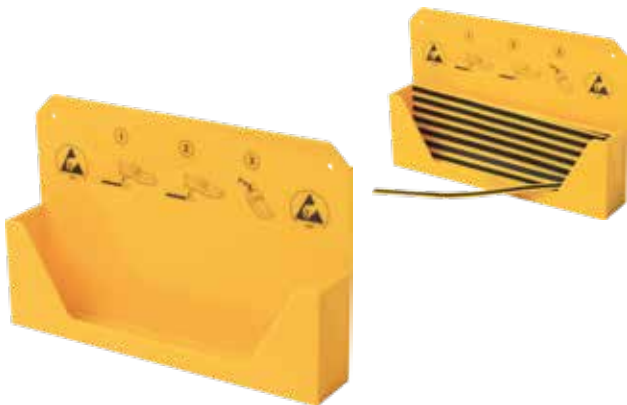

ELTEN ESD-SOCKS BASIC

NEW

- Highly elastic ESD socks, non-constricting cuff
- Anatomically shaped foot bed
- Eudermic materials
- 86% cotton, 12%polyester, 1% elastane, 1% Bekinox®

S = 35/38, M = 39/42, L = 43/46, XL = 47/50

Part no.	Colour
2595.900019.*	Black

* S, M, L, XL

ELTEN ESD-SOCKS PERFECT FIT

NEW

- Highly elastic ESD socks, non-constricting cuff
- Strengthened heel, toe and sole
- Anatomically shaped foot bed
- Eudermic materials
- Climate-regulating COOLMAX® thread
- 44% cotton, 37%Coolmax®, 15% polyamide, 3% elastane, 1% Bekinox®

S = 35/38, M = 39/42, L = 43/46, XL = 47/50

Part no.	Colour
2595.900020.*	Black/Grey

* S, M, L, XL

WALL MOUNTED CONTAINER

- Plastic wall mounted container for disposable heelgrounders
- Colour: yellow with black print
- Supplied without "disposable heelgrounders"

Part no.	Measurement
2560.894.H.N	315 x 55 x 200 mm (L x W x H)

DISPOSABLE HEEL GROUNDERS

- For normal shoes
- Conductive material, self-adhesive strips

Part no.	Colour	Qty.
2560.894	Black/Yellow	100 pcs