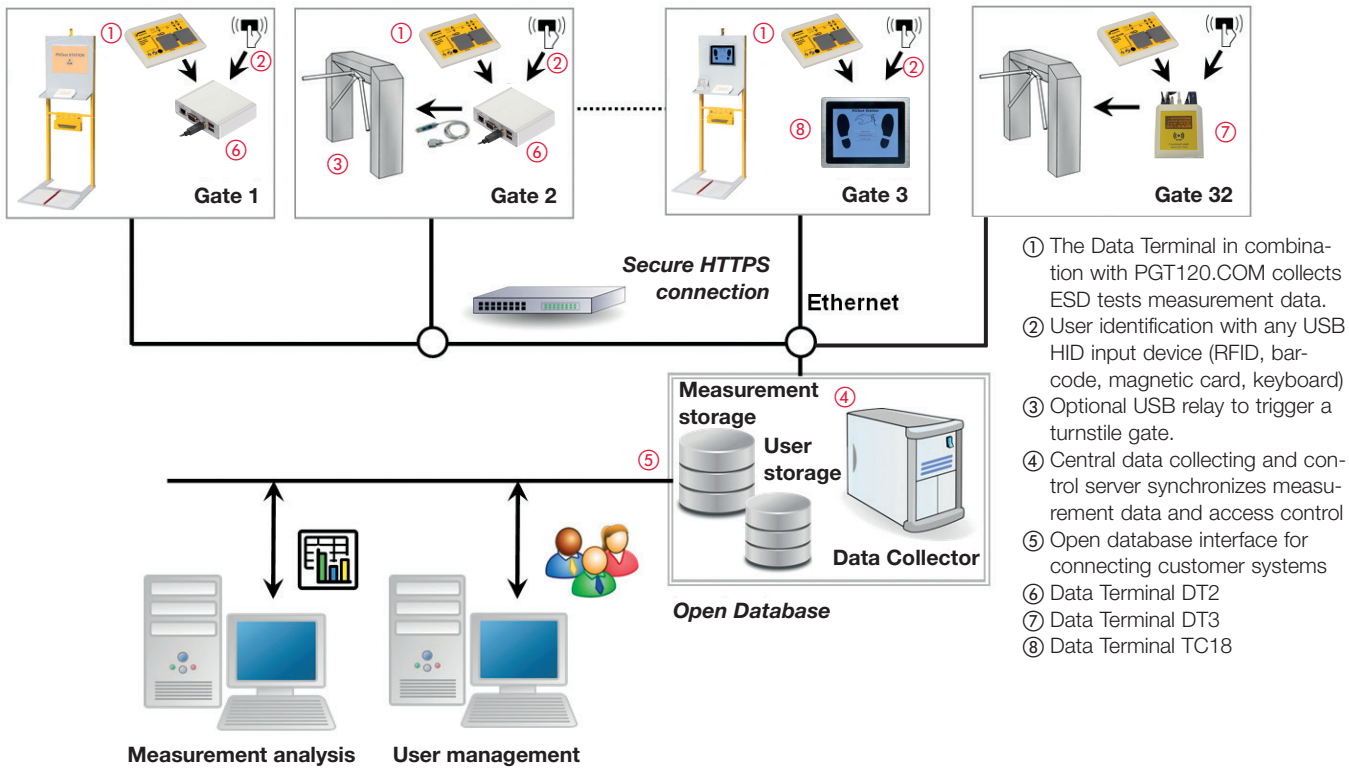

Central data maintenance for data terminal

- Ready to integrate into existing infrastructure
- Up to 32 PGT120.COM stations can be networked
- Existing identity cards or time attendance cards can be reused
- Customer systems can be connected via open database interface
- Measurement data is ready to process after a few seconds
- Various databases can be used
- Secure network communication

System design example

Measurement data

#	id	device	unixdate	datetime	rsa	rst	rtr	thq	req	mesa	userid	tmp	hum	username
1	1025	3	155692728	2019-05-04 08:52:18	0	5210	7195	3221	OK	OK	420068A1D1	0.0	0.0	Muitemmann Teste 01
2	1024	3	155692725	2019-05-04 08:52:05	0	5184	7421	0	2	Wlmg/Smock Hi-Fall	420068A1D1	0.0	0.0	Muitemmann Teste 01
3	1023	3	155692711	2019-05-04 08:51:51	0	0	0	0	1025	Wlmg/Smock Hi-Fall, Service access	010E54F4C	0.0	0.0	*SERVICE: no ESD test
4	1022	3	155692701	2019-05-04 08:51:41	0	5301	6839	0	OK	OK	010E54F4C	0.0	0.0	Muitemmann Teste 34
5	1021	3	155692694	2019-05-04 08:51:34	0	5507	7236	2991	OK	OK	420068A1D1	0.0	0.0	Muitemmann Teste 01
6	1020	3	155692685	2019-05-04 08:19:08	0	5036	7807	0	OK	OK	010E54F4C	0.0	0.0	Muitemmann Teste 34
7	1019	3	155692663	2019-05-04 08:17:48	0	0	0	0	1025	Wlmg/Smock Hi-Fall, Service access	010E694F4	0.0	0.0	*SERVICE: no ESD test
8	1018	3	155692648	2019-05-04 08:17:28	0	6026	7765	3311	OK	OK	420068A1D1	0.0	0.0	Muitemmann Teste 01
9	1014	1	155692617	2019-05-04 08:16:57	0	0	0	0	1025	Wlmg/Smock Hi-Fall, Service access	010E694F4	0.0	0.0	*SERVICE: no ESD test
10	1013	1	155692606	2019-05-04 08:16:46	0	8534	8116	0	OK	OK	010E54F4C	0.0	0.0	Muitemmann Teste 34
11	1012	1	155692594	2019-05-04 08:16:34	0	6105	6883	3209	OK	OK	420068A1D1	0.0	0.0	Muitemmann Teste 01
12	1017	3	155692572	2019-05-04 08:16:12	0	0	0	0	1025	Wlmg/Smock Hi-Fall, Service access	010E694F4	0.0	0.0	*SERVICE: no ESD test
13	1011	1	155692561	2019-05-04 08:16:01	0	0	0	0	1025	Wlmg/Smock Hi-Fall, Service access	010E694F4	0.0	0.0	*SERVICE: no ESD test
14	1016	3	155692528	2019-05-04 08:15:36	0	6434	8303	0	OK	OK	010E54F4C	0.0	0.0	Muitemmann Teste 34
15	1015	3	155692528	2019-05-04 08:15:28	0	0	0	3697	2049	Wlmg/Measurement	010E5471F5	0.0	0.0	Muitemmann Teste 10
16	1010	1	155692438	2019-05-04 08:13:56	0	6548	8349	0	2049	Wlmg/Measurement	010E5471F5	0.0	0.0	Muitemmann Teste 10
17	1009	1	155692425	2019-05-04 08:13:45	0	7014	8188	0	OK	OK	010E54F4C	0.0	0.0	Muitemmann Teste 34
18	1008	1	155692403	2019-05-04 08:13:23	0	6541	7891	3523	OK	OK	420068A1D1	0.0	0.0	Muitemmann Teste 01
19	1007	3	155692342	2019-05-04 08:10:42	0	0	0	3271	2049	Wlmg/Measurement	010E5471F5	0.0	0.0	Muitemmann Teste 10
20	1006	3	155692321	2019-05-04 08:10:21	0	0	0	3468	2049	Wlmg/Measurement	010E5471F5	0.0	0.0	Muitemmann Teste 10
21	1005	3	155692172	2019-05-04 08:09:33	0	7891	9010	0	OK	OK	010E54F4C	0.0	0.0	Muitemmann Teste 34
22	1004	3	155692153	2019-05-04 08:09:19	0	7459	9066	3748	OK	OK	420068A1D1	0.0	0.0	Muitemmann Teste 01
23	1003	3	155692101	2019-05-04 08:08:21	0	0	0	3206	2049	Wlmg/Measurement	420068A1D1	0.0	0.0	Muitemmann Teste 01

Profile:
0 - any test
1- shoes
2- wrist strap
3- shoes & wrist strap

Print:
0 - no print
1 - print table

Part Nr.

7100.PGT120.COM.SOFT Software for „Data Collection“, CD-ROM