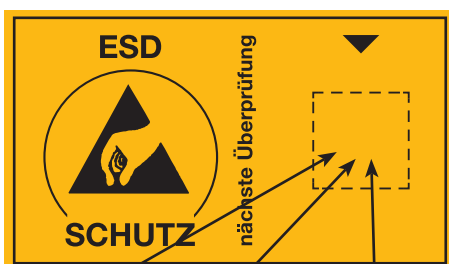

⑤

⑦

⑧

⑨

⑩

• Self-adhesive PVC warning labels, illustrated in original size

| Part Nr. | Sizes | Quantity |
|------------------|------------|-----------------|
| ① 2850.4090.DE | 40 x 90 mm | 100 pcs |
| ② 2850.2040 | 20 x 40 mm | 30 pcs / sheet |
| ③ 2850.3025 | 30 x 25 mm | 50 pcs / sheet |
| ④ 2850.3030.R | 30 x 30 mm | 30 pcs / sheet |
| ⑤ 2850.6035.D | 60 x 35 mm | 30 pcs / sheet |
| ⑤ 2850.6035.E | 60 x 35 mm | 30 pcs / sheet |
| ⑥ 2850.B.4090 | 40 x 90 mm | 15 pcs / sheet |
| ⑦ 2850.6035.20.D | 15 x 15 mm | 30 pcs / sheet |
| ⑦ 2850.6035.20.E | 15 x 15 mm | 30 pcs / sheet |
| ⑧ 2850.6035.21.D | 15 x 15 mm | 30 pcs / sheet |
| ⑧ 2850.6035.21.E | 15 x 15 mm | 30 pcs / sheet |
| ⑨ 2850.6035.22.D | 15 x 15 mm | 30 pcs / sheet |
| ⑨ 2850.6035.22.E | 15 x 15 mm | 30 pcs / sheet |
| ⑩ 2850.10 | Ø 10 mm | 250 pcs / sheet |